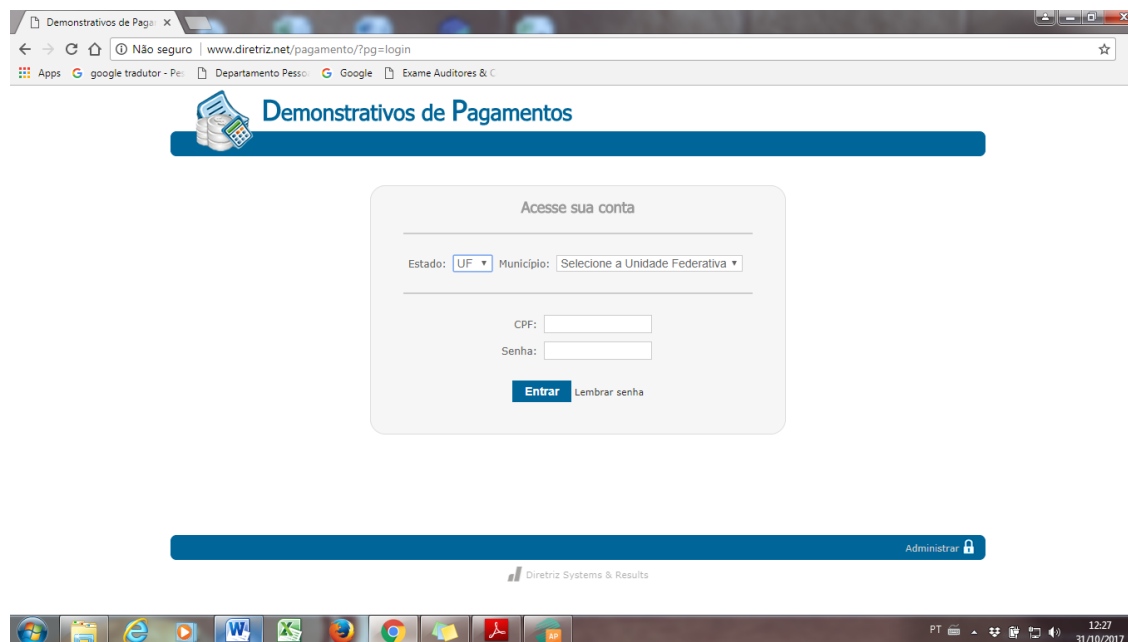

SELECIONE O ESTADO "MG"

The screenshot shows a web browser window with the address bar displaying "www.diretriz.net/pagamento/?pg=login". The page title is "Demonstrativos de Pagamentos". The main content area is titled "Acesse sua conta" and contains a login form. The form has two dropdown menus for "Estado" and "Município". The "Estado" dropdown is open, showing options UF, MG, RJ, RR, and SE. The "Município" dropdown is labeled "Selecione a Unidade Federativa". Below these are input fields for "CPF:" and "Senha:". There is an "Entrar" button and a "Lembrar senha" checkbox. At the bottom of the page, there is a blue bar with the text "Diretriz Systems & Results" and an "Administrar" link with a lock icon. The Windows taskbar at the bottom shows various application icons and the system tray with the date "31/10/2017" and time "12:29".

Diretriz Systems & Results

12:29
31/10/2017

SELECIONE O MUNICÍPIO "IJACI"

The screenshot shows a web browser window with the address bar displaying "www.diretriz.net/pagamento/?pg=login". The page title is "Demonstrativos de Pagamentos". The main content area is titled "Acesse sua conta" and contains a login form. The form includes a dropdown menu for "Estado" set to "MG" and another dropdown menu for "Município" which is open, showing a list of municipalities: "Município", "Cambuquira", "Campanha", "Cordisfândia", "Elói Mendes", "Governador Valadares", "IJACI" (highlighted in blue), "Muriaé", and "Passa Quatro". Below the dropdowns are input fields for "CPF:" and "Senha:". An "Entrar" button is located at the bottom of the form. At the bottom of the page, there is a blue bar with the text "Administrar" and a lock icon. The footer of the page reads "Diretriz Systems & Results". The Windows taskbar at the bottom shows various application icons and the system tray with the date "31/10/2017" and time "12:30".